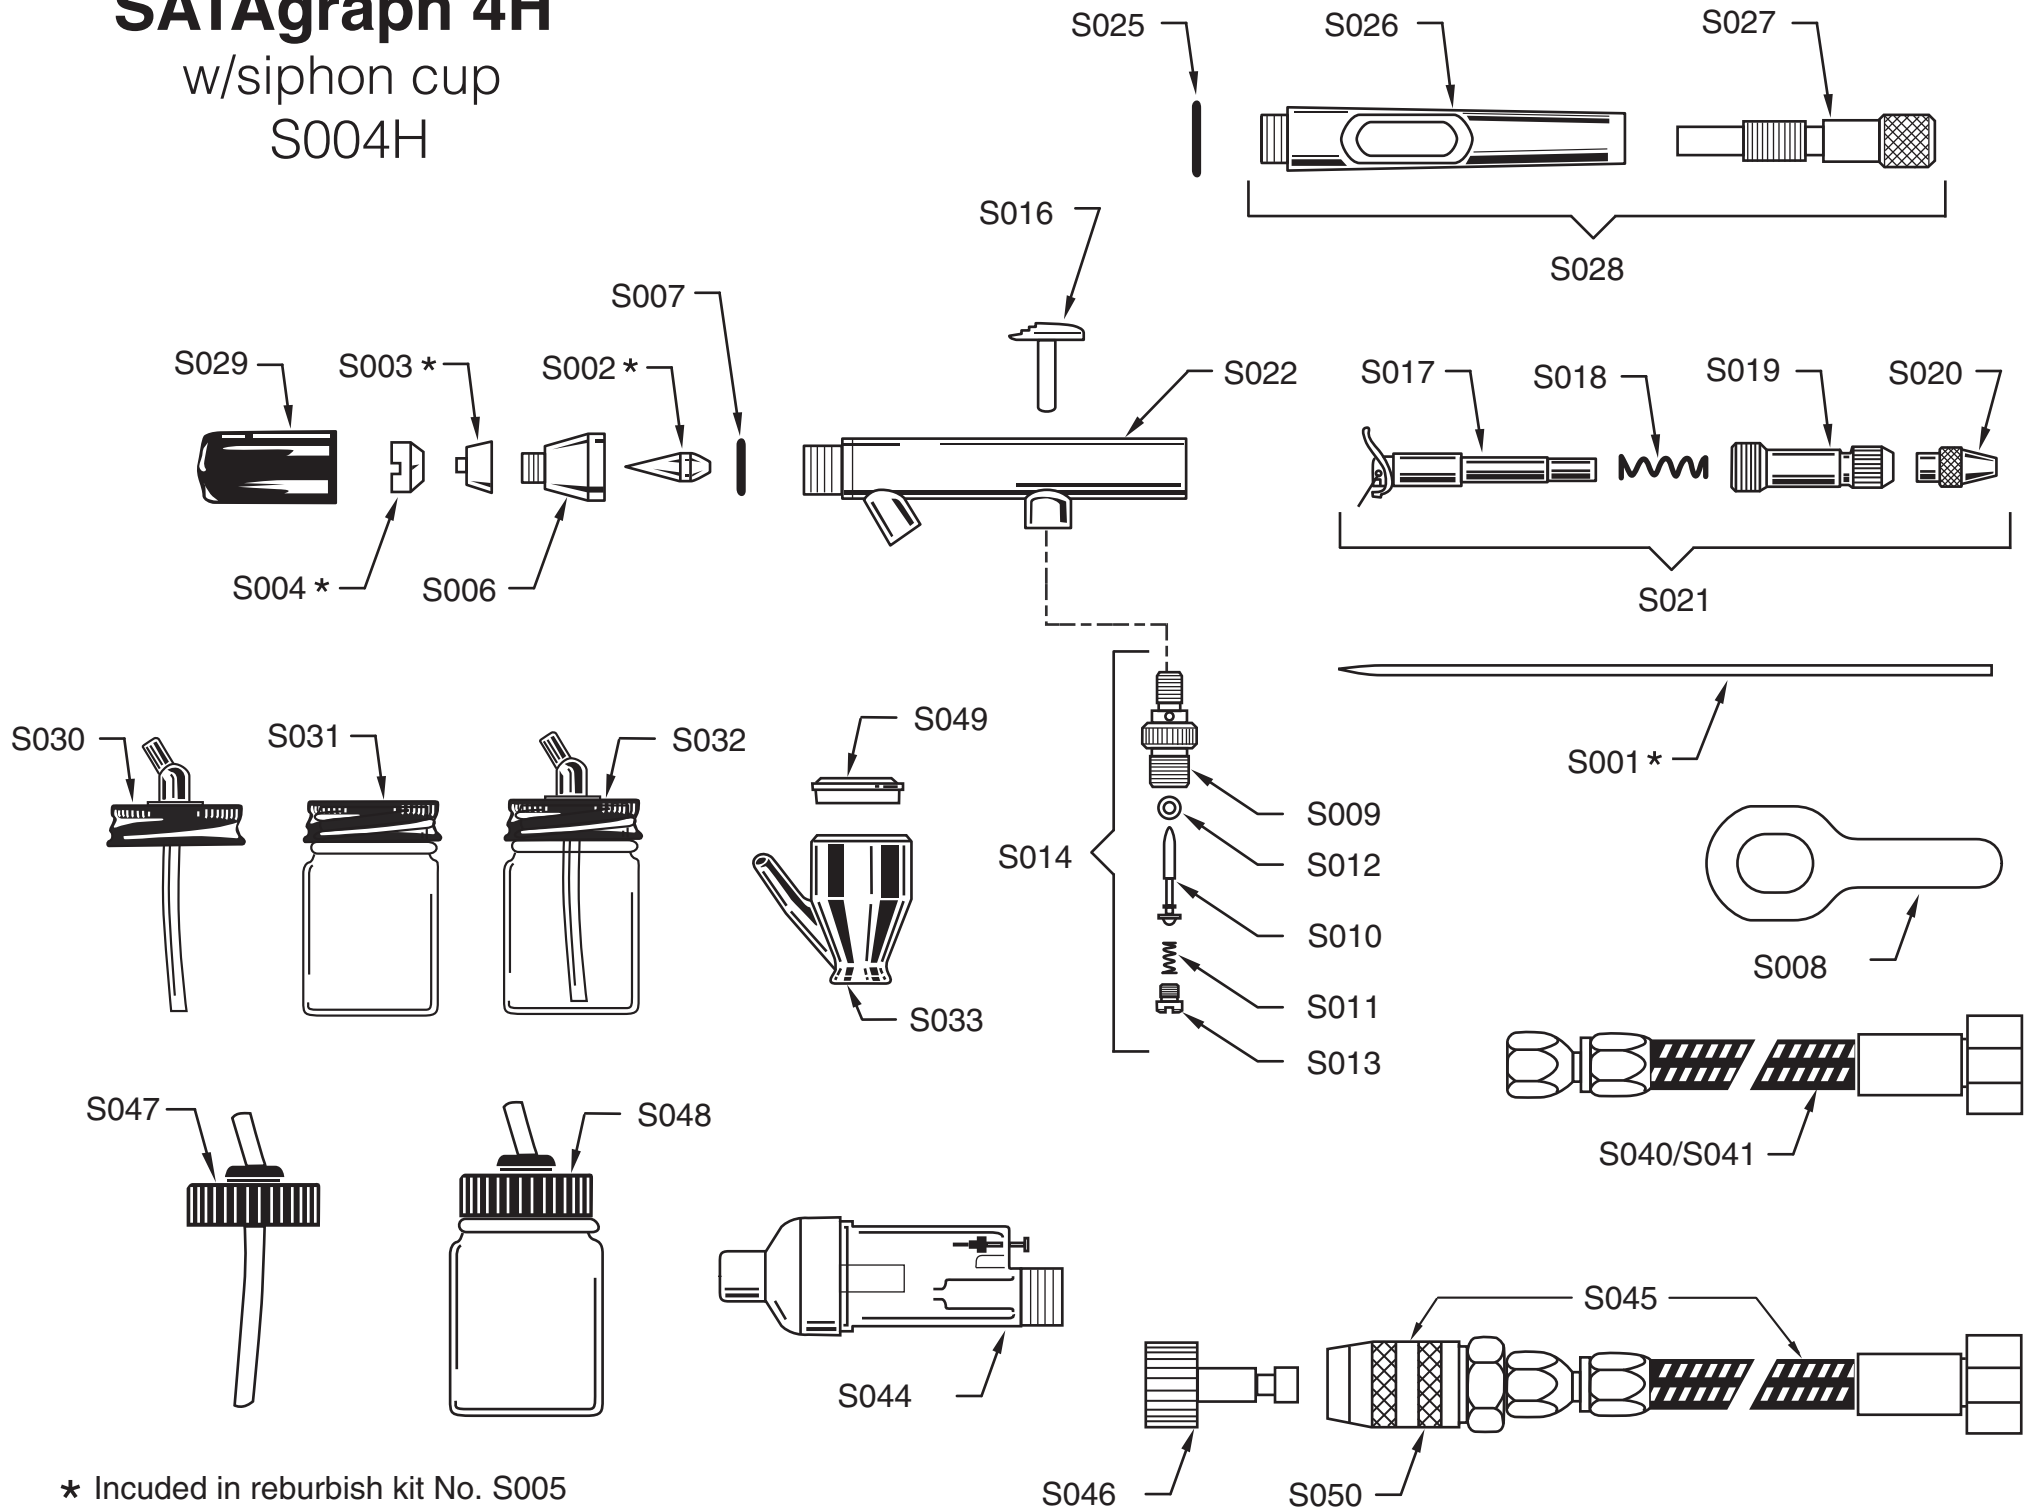

SATagraph 4H

w/siphon cup
S004H

* Included in reburish kit No. S005